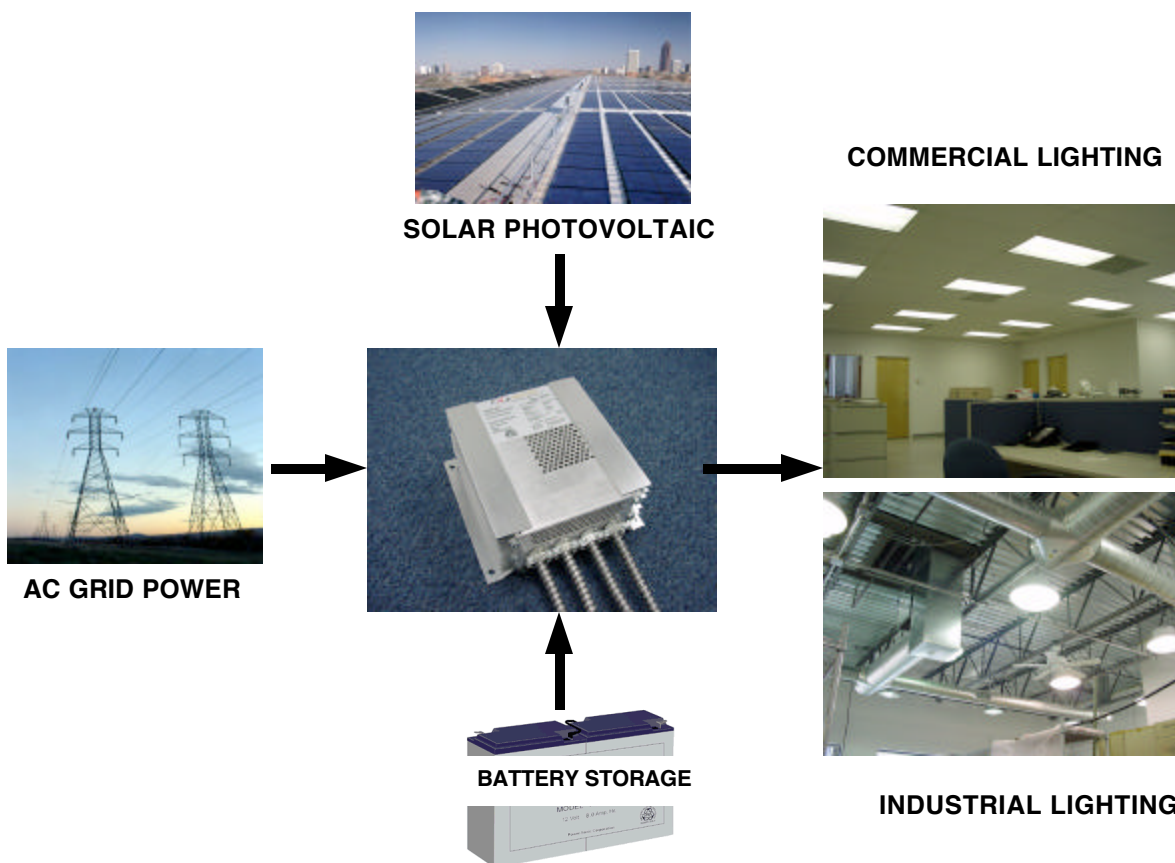

REVOLUTIONIZING BUILDING-SIDE ELECTRIC POWER

Applied to Commercial & Industrial Lighting

992 South Second Street
Ronkonkoma, New York 11779
TEL: 631-585-1005 FAX: 631-585-8643
921 11th Street, Suite 501
Sacramento, CA 95814
TEL: 916-492-2445 FAX: 916-492-2176